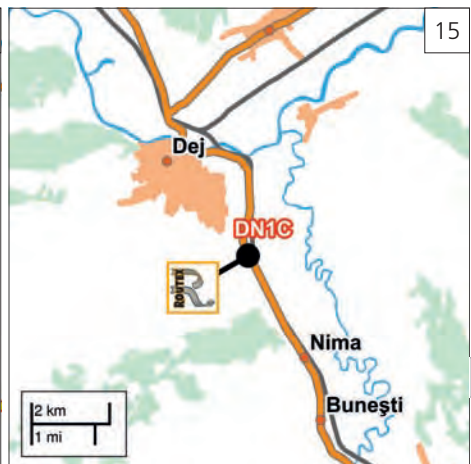

DEJ OMV RO

Str. Valcele
405200 Dej
+40 2 64 22 22 36