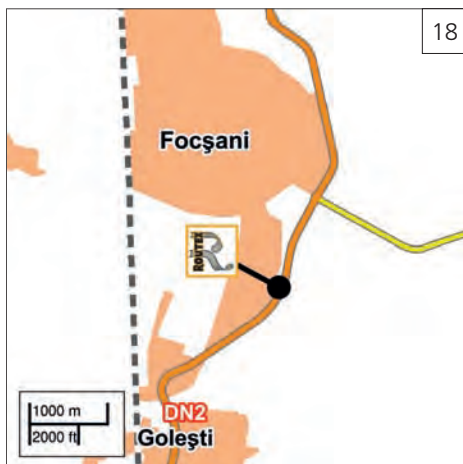

18

FOCSANI OMV

Str. Revolutiei nr. 30
620172 Focsani
+40 237 21 31 16