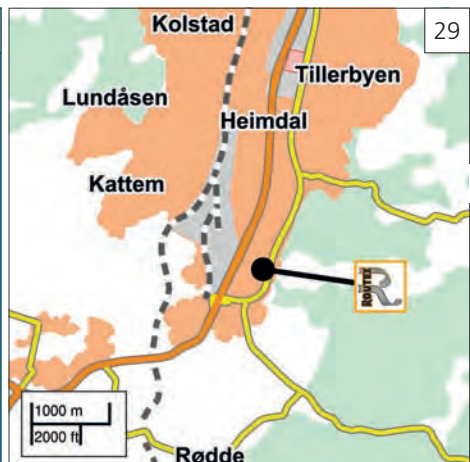

29

Statoil Truck TS Trondheim

Kvenildmyra
7072 Heimdal
+47 91 76 06 13